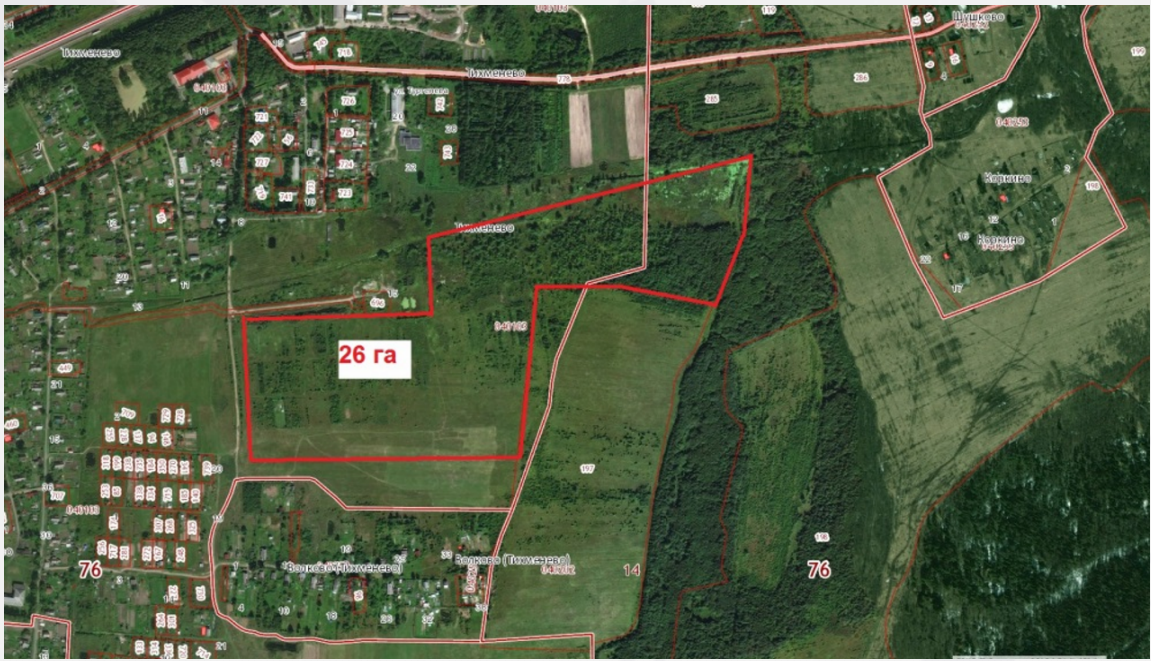

Министерство
инвестиций
и промышленности
Ярославской области

The land plot for the construction of production facilities is 26 hectares

General

Total area: 260000

Type of site: Greenfield

The format of the site: Land plot

Land category: Lands of settlements

Municipal formation: Rybinsk district

Form of ownership: municipal

The form of the transaction: rent, sale

Infrastructure

Drainage: It is possible to connect

Gas supply Availability: It is possible to connect