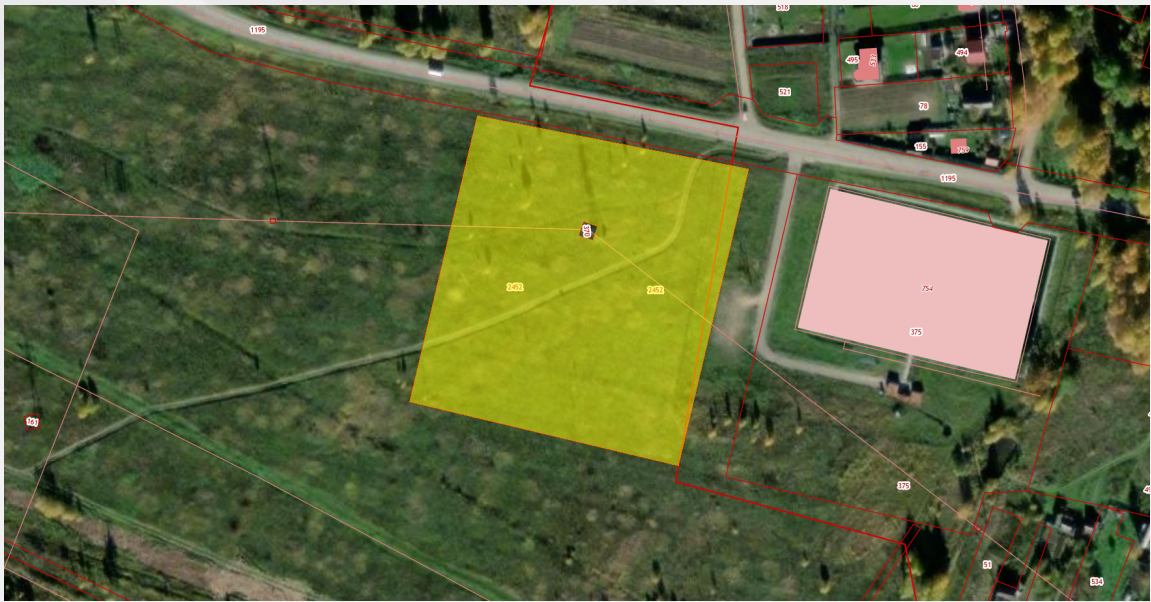

Министерство
инвестиций
и промышленности
Ярославской области

General

Total area: 20000

: 76:17:144401:2452

Type of site: Greenfield

Additional information

Support measures: [View](#)

Set of investment rules: [View](#)