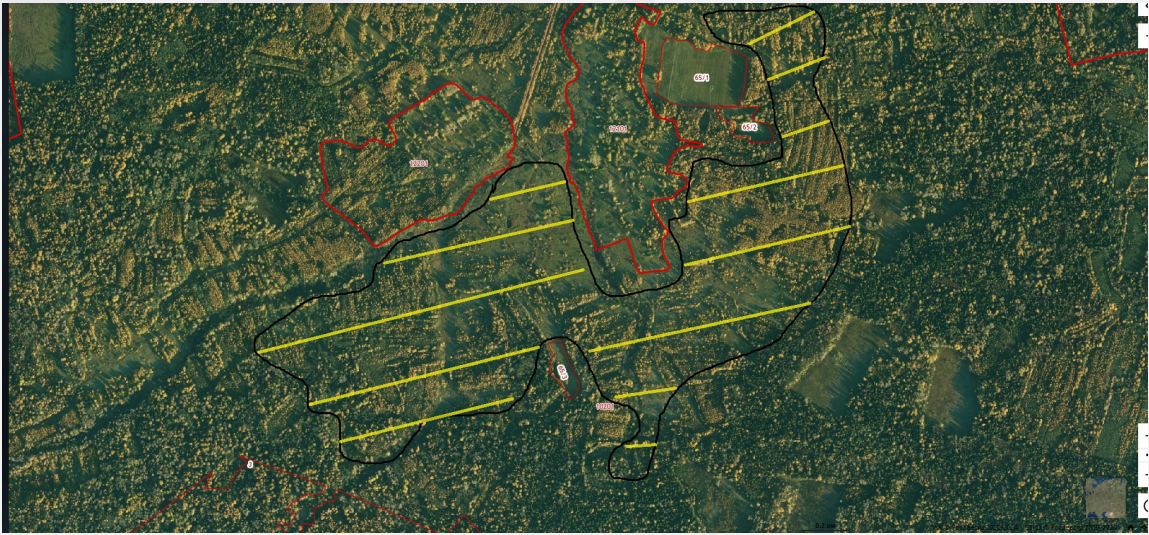

Министерство
инвестиций
и промышленности
Ярославской области

General

: 76:03:010201:1

Total area: 1625322

Type of site: Greenfield

Additional information

Support measures: [View](#)

Set of investment rules: [View](#)