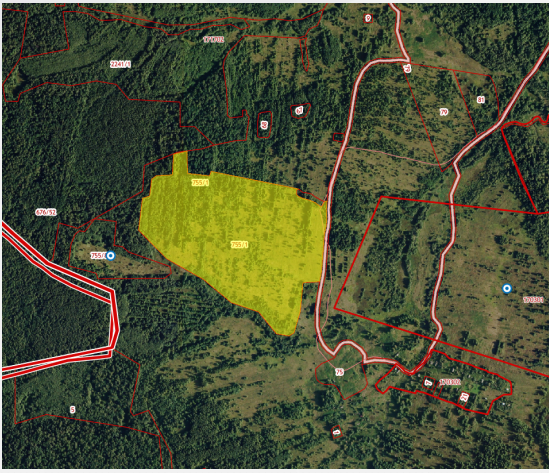

Description

Land surveying: Yeah

Type of permitted use: For agricultural production