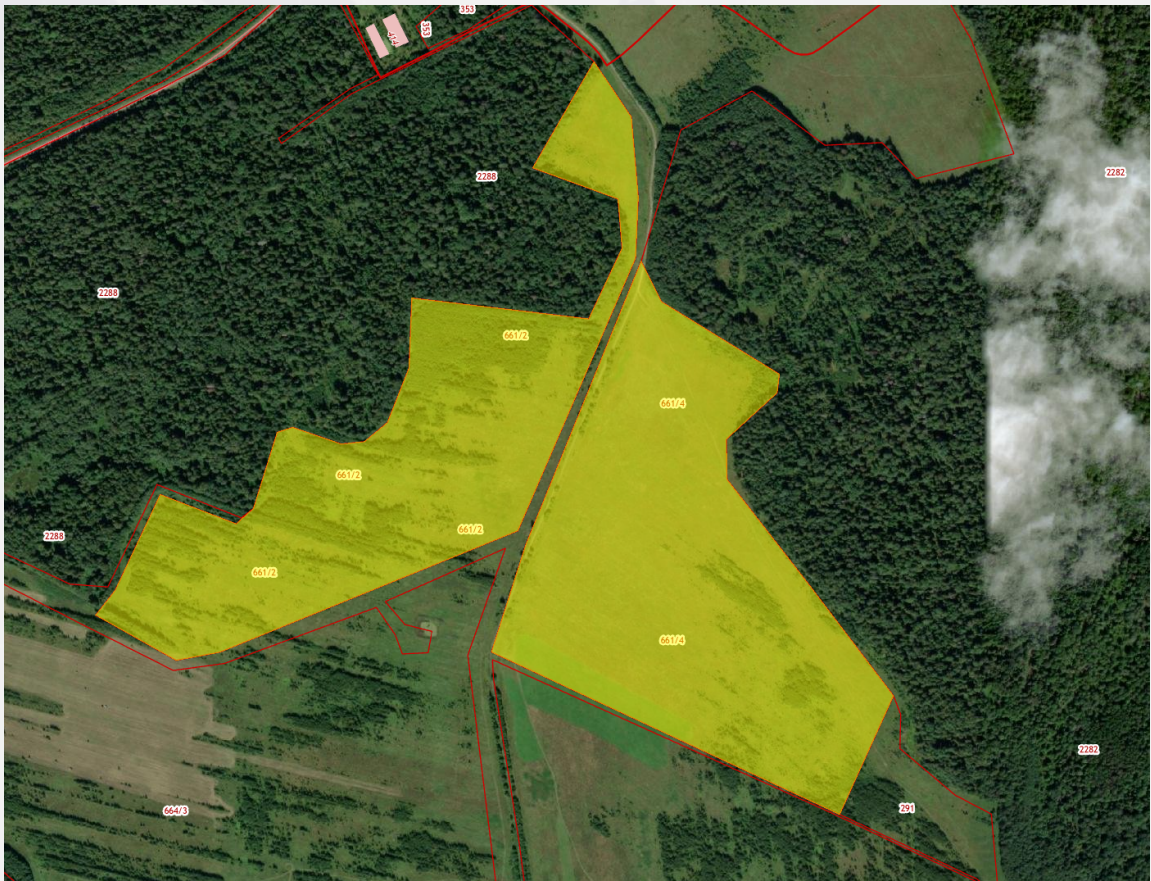

Министерство
инвестиций
и промышленности
Ярославской области

Investment platform for agricultural production (76:01:084301:661.1)

General

Total area: 414000

Cadastral number of the storage unit: 76:01:084301:661

Type of site: Greenfield

The format of the site: Land plot

Land category: Agricultural land

Form of ownership: municipal

The cost of the object, RUB.: 2243812,25 Р

Infrastructure

Infrastructure: absent

Water supply: No