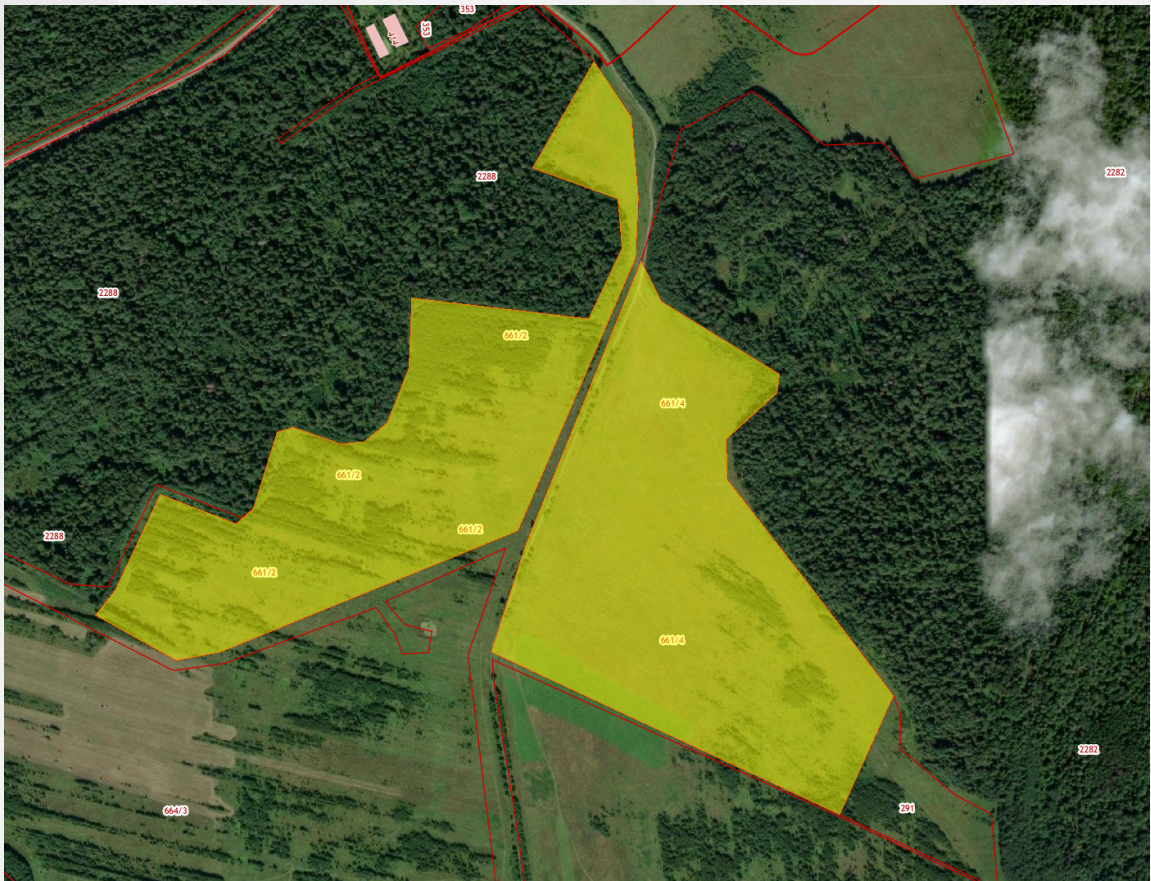

Министерство
инвестиций
и промышленности
Ярославской области

Investment platform for agricultural production (76:01:084301:661)

General

Cadastral number of the storage unit: 76:01:084301:661

Total area: 414000

Type of site: Greenfield

The format of the site: Land plot

Land category: Agricultural lands

Municipal formation: Bolsheselsky district

Form of ownership: municipal

The cost of the object, RUB.: 2243812,25 Р