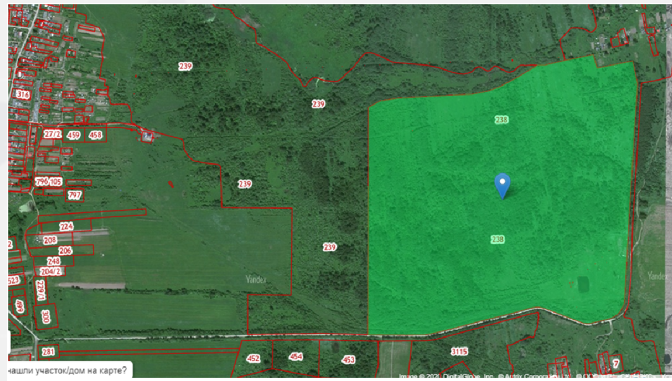

Министерство
инвестиций
и промышленности
Ярославской области

Investment site 89.28 ha

General

Total area: 89,28 ga

Type of site: Greenfield

The format of the site: Land plot

Land category: Agricultural land

Municipal formation: Yaroslavsky district

Address (location): Yaroslavl region, Yaroslavsky district,
Tochishchenskiy village, village of Zaluzhye

Form of ownership: municipal

Description

Type of permitted use: for agricultural land