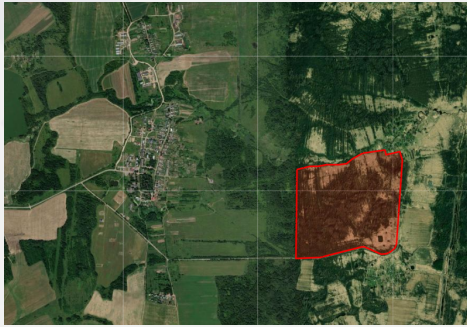

Министерство
инвестиций
и промышленности
Ярославской области

Investment site 89.28 ha

General

Total area: 89,28 ga

Type of site: Greenfield

The format of the site: Land plot

Land category: Agricultural land

Municipal formation: Yaroslavsky district

Address (location): Yaroslavl region, Yaroslavsky district,
Tochishchenskiy village, village of Zaluzhye

Form of ownership: municipal

Description

Type of permitted use: for agricultural land