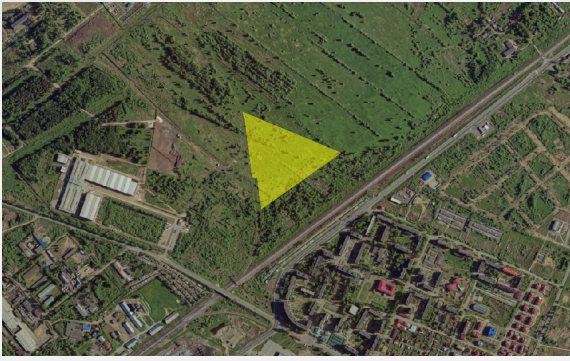

Министерство
инвестиций
и промышленности
Ярославской области

The investment site is 7.74 hectares

General

Total area: 7,74 ga

Type of site: Greenfield

The format of the site: Land plot

Land category: Lands of settlements

Municipal formation: Rostov region

Address (location): Yaroslavl region, Rostov, Savinskoe highway

Preferential treatment: The territory of advanced development

Form of ownership: municipal

The form of the transaction: rent, subsequent purchase

The cost of the object, RUB.: cadastral value 19116729.00 ₺

Description

Type of permitted use: to accommodate industrial enterprises

Infrastructure

Infrastructure: Electricity: it is possible to connect at least 6 MW to the electric networks from the RP under construction along the Savinsky highway. Power source PS - 220 kV