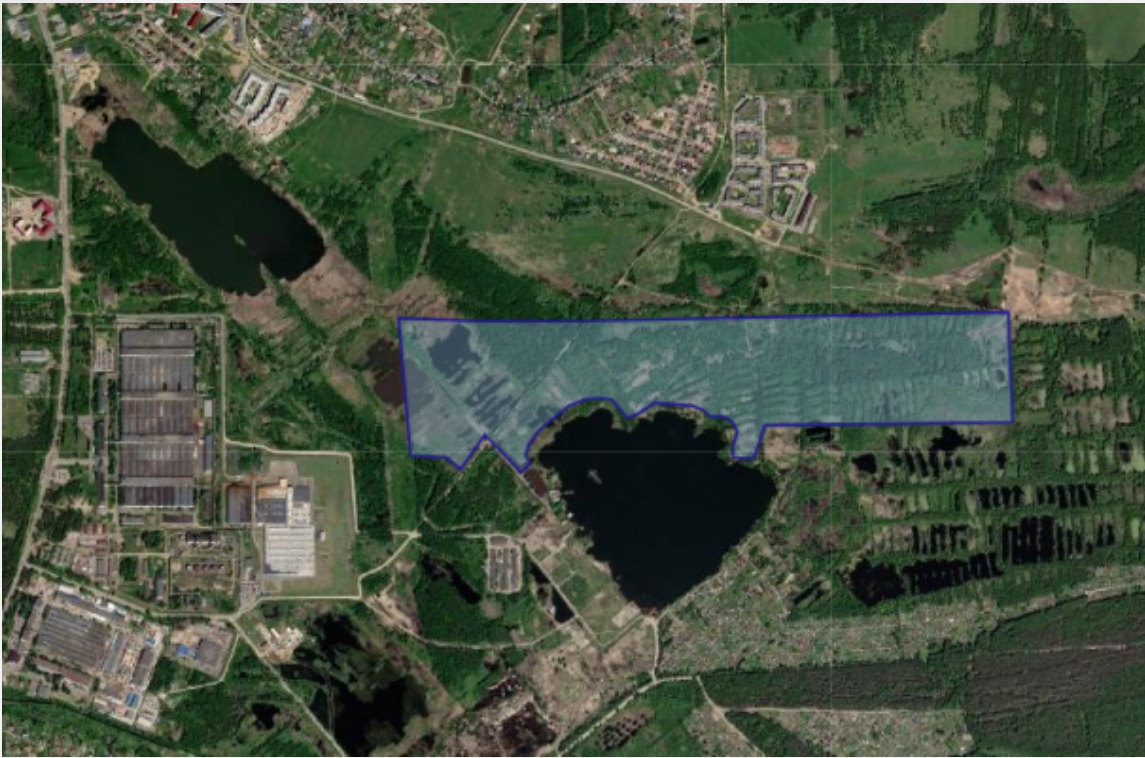

## General

**Cadastral number of the storage unit:** 76:17:107101:16491

---

**Total area:** 752401

---

**Type of site:** Greenfield

---

**The format of the site:** Land plot

---

**Land category:** Agricultural land

---

**Municipal formation:** Yaroslavsky district

---

**Address (location):** Yaroslavl region, Yaroslavsky district, Zavolzhskoye rural settlement, in the area of Ermolovo