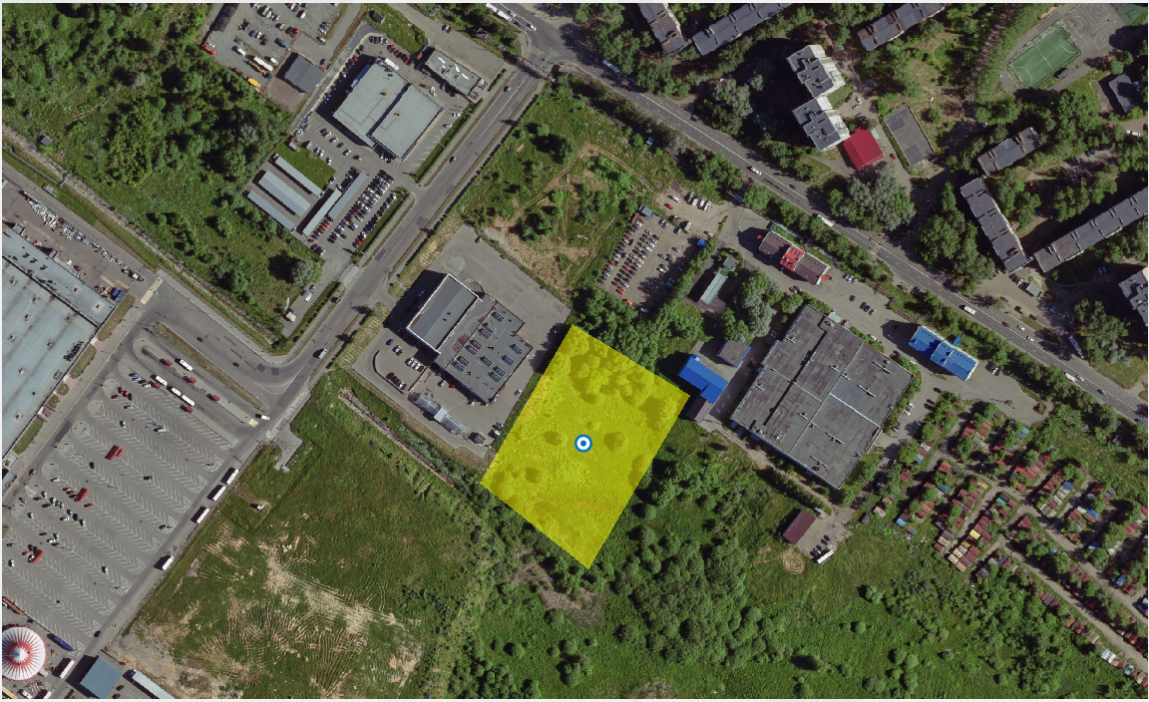

Министерство
инвестиций
и промышленности
Ярославской области

General

Cadastral number of the storage unit: 76:17:144401:881

Total area: 10852 sq.m.

Type of site: Greenfield

The format of the site: Land plot

Municipal formation: Yaroslavsky district

Infrastructure

Infrastructure: Transport accessibility: check-in to the zoo is possible from the border of Yaroslavl - Kalinin street along Ushakov passage, distance 150 m. Water supply: service provider of JSC Yaroslavlvodokanal. Sanitation: the service provider of JSC Yaroslavlvodokanal. Power supply: there is a technical possibility. Gas: there is a technical possibility